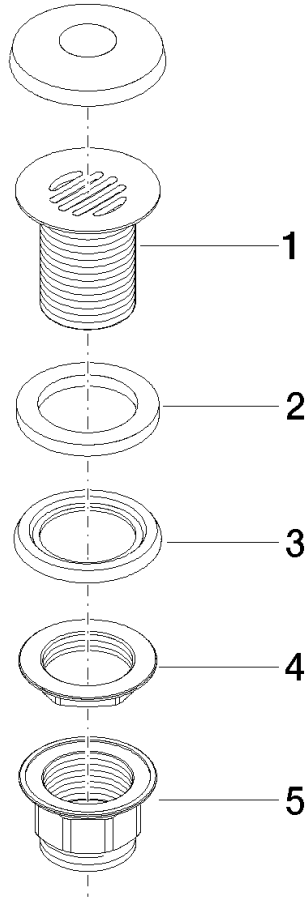

10 110 970

Fits: IMO, LULU, MADISON, MEM, TARA,  
CL.1, LISSÉ, VAIA, META, CYO

	Brushed Chrome	10 110 970-93
	Chrome	10 110 970-00
	Brushed Platinum	10 110 970-06
	Platinum	10 110 970-08
	Durabrand (23kt Gold)	10 110 970-09
	Dark Chrome	10 110 970-19
	Light Gold	10 110 970-26
	Brushed Light Gold	10 110 970-27
	Brushed Durabrand (23kt Gold)	10 110 970-28
	Matte Black	10 110 970-33
	Brushed Bronze	10 110 970-42
	Brushed Champagne (22kt Gold)	10 110 970-46
	Champagne (22kt Gold)	10 110 970-47
	Brushed Dark Platinum	10 110 970-99

## Grated waste 1 1/4" - Brushed Chrome

---

IMO

10 110 970

Only suitable for sinks without an overflow.

10 110 970

10 110 970

Parts for other finishes can be found here: [Chrome](#)

Spare parts list

No.	Item Number	Name	Quantity used	Delivery time
1	09 11 01 025-93	cup	1	20
2	09 14 05 039 90	seal	1	2
3	09 14 03 025 90	seal	1	2
4	09 23 10 017 90	nut	1	2
5	09 23 10 020-93	nut	1	20